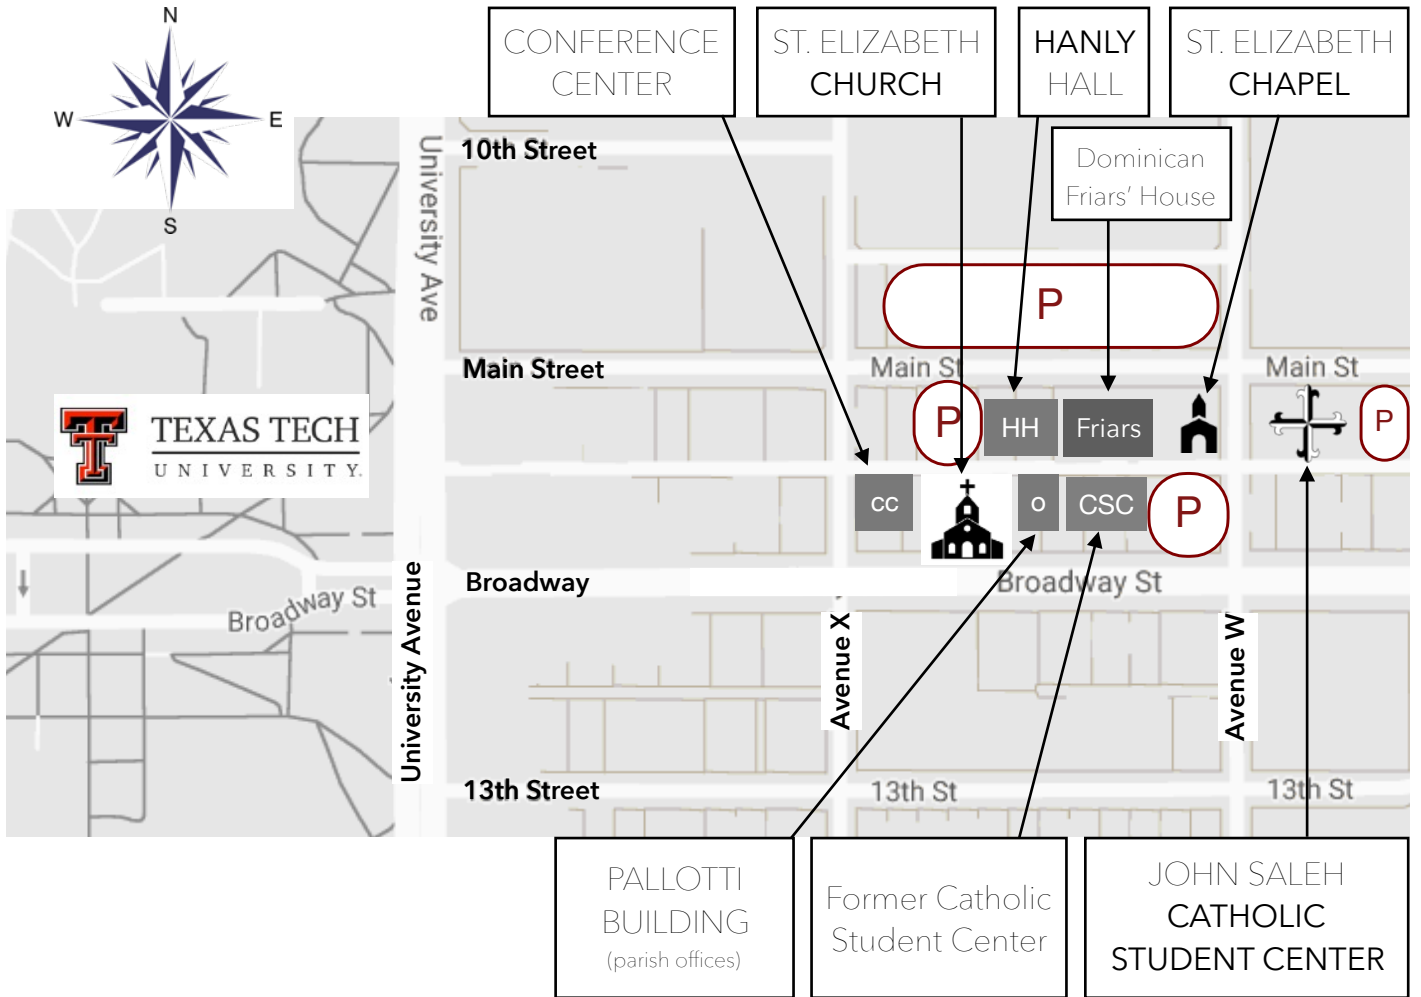

WHERE IS THE CATHOLIC CHURCH AND THE CATHOLIC STUDENT CENTER?

St. Elizabeth University Parish
 2316 Broadway
 Lubbock, Texas 79401

Raider Catholic
 John Saleh Catholic Student Center
 2217 Main Street
 Lubbock, Texas 79401